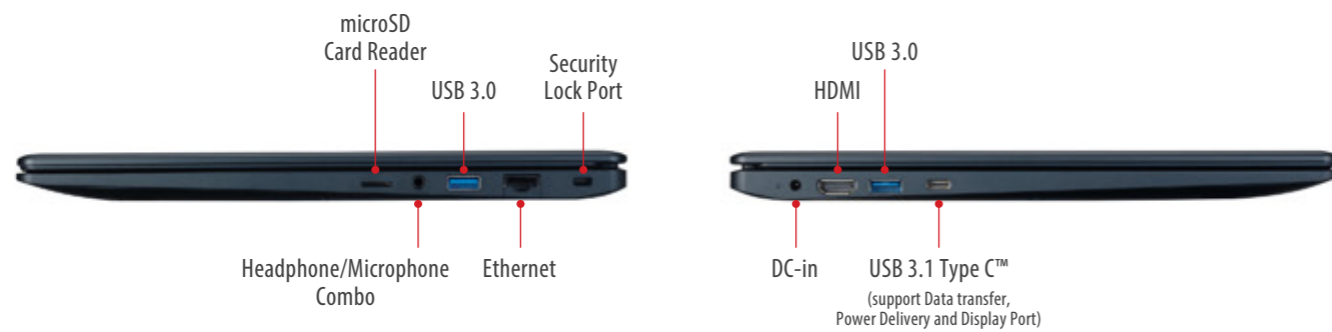

Recommended Accessories

dynabook USB-C Dock

Contact our Enterprise Consultants: DBS-b2b@dynabook.com

Visit asia.dynabook.com