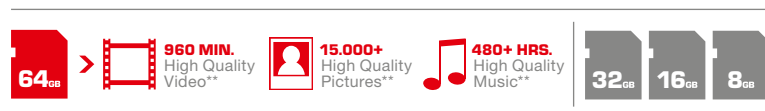

GENERAL FEATURES

- > Super speed USB 3.0 to move your files quickly
- > Up to 64 GB to store all your files
- > Stylish and practical design
- > Fast transfer speed up to 70 MB/s*
- > Backward compatible, usable in devices equipped with USB 2.0 hosts
- > Supports Toshiba's original security software to protect your data
(download from www.toshiba-memory.com)
- > 5-year warranty from the date of purchase

TOSHIBA
Leading Innovation >>>

▶ TRANSMEMORY™

INCLUDES CONVENIENT LABELS

PARTICULAR FEATURES

- ▶ New design, with a wide range of capacities and colours.
- ▶ 2 times faster than USB 2.0
- ▶ Writable labels included to let you find the right drive in an instant.
- ▶ Small size of 55.1 (L) x 17.6 (W) x 8 mm (H) (including cap)
- ▶ Light weight of 78 g
- ▶ Compatible with USB interface (Type A) with Windows® 7, Windows® 8 and 8.1, Windows Vista™ or Mac OS 10.6.6 or higher